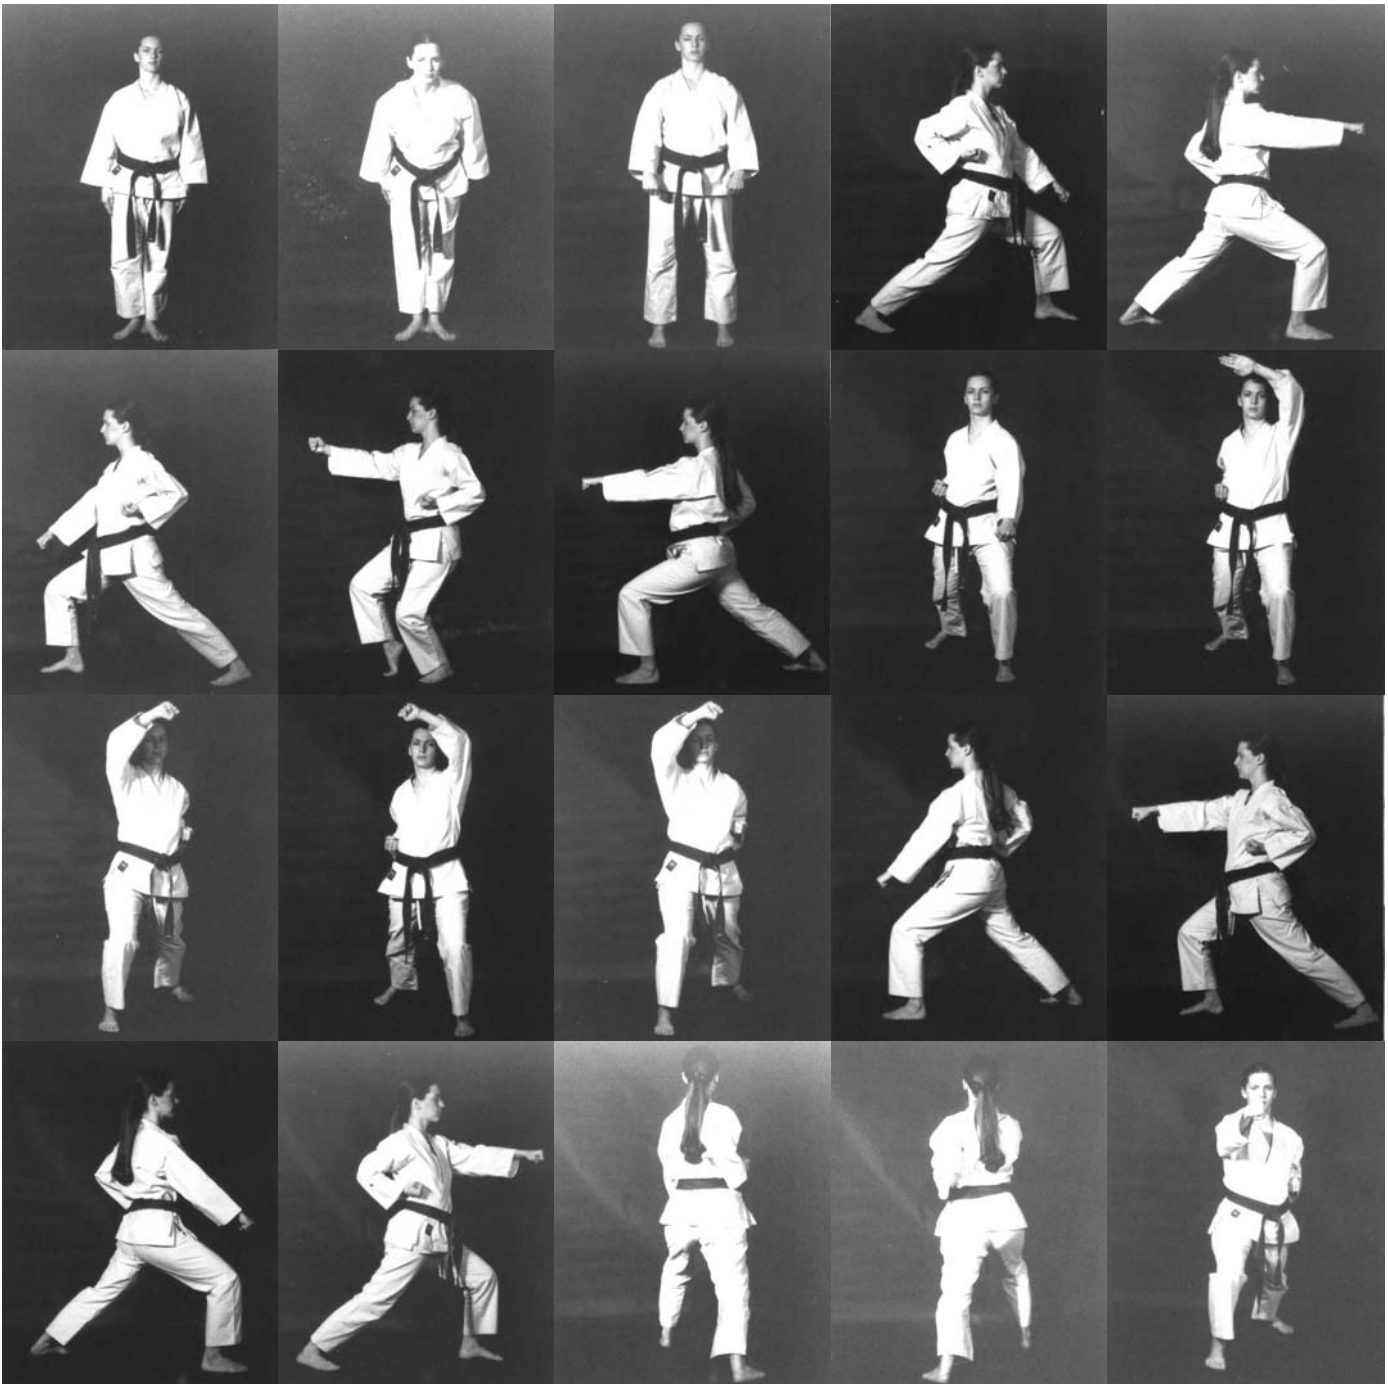

# Kata Heian Shodan

Option to using low defend front stance on the sides after the first kiai is middle defend in back stance.