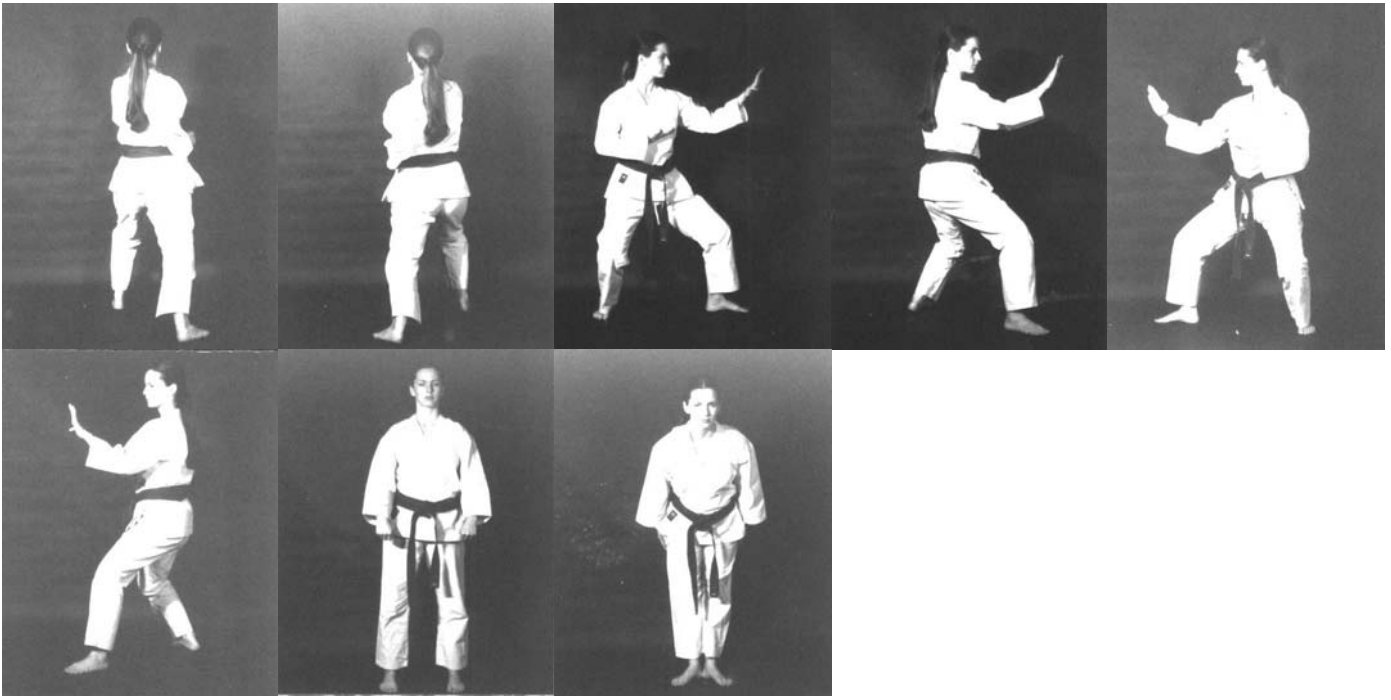

# Kata Heian Shodan

Option to using low defend front stance on the sides after the first kiai is middle defend in back stance.